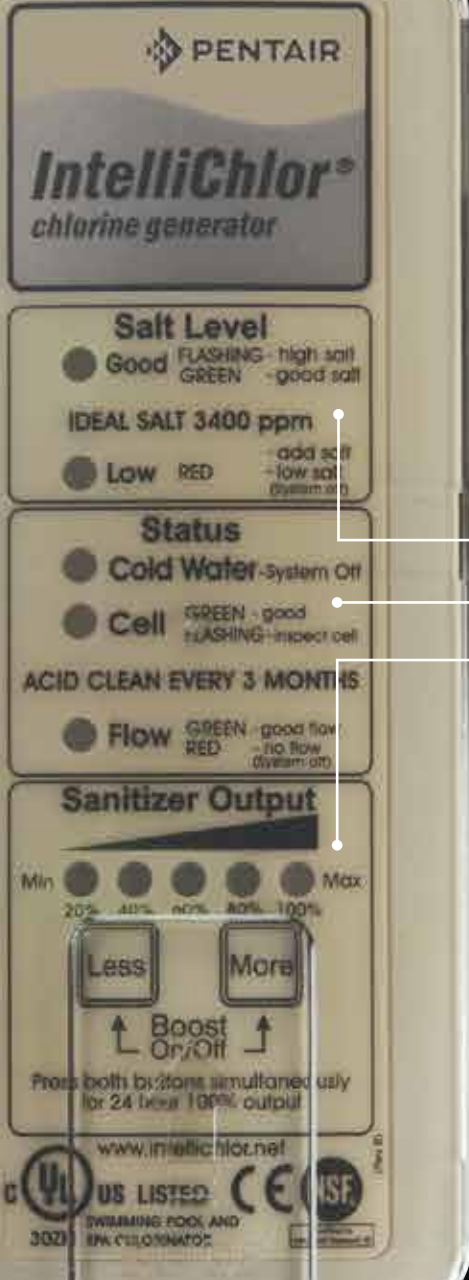

THE ONLY SALT CHLORINE GENERATOR WITH USER-FRIENDLY CONTROLS

Two LED Salt Level Indicators

Two-color Status Displays

Five Sanitizer Output Levels with Two-button Control

CHOOSE FROM THREE MODELS:

IntelliChlor IC20 Generator

The economical choice for smaller pools up to 20,000 gallons. Produces up to .70 pounds of chlorine every 24 hours.

IntelliChlor IC40 Generator

The capacity to sanitize larger residential and smaller commercial pools up to 40,000 gallons. Produces up to 1.40 pounds of chlorine every 24 hours.

IntelliChlor IC60 Generator

With extra capacity for pools up to 60,000 gallons. Produces up to 2.0 pounds of chlorine every 24 hours.

RELIABILITY IS BUILT-IN

The IntelliChlor generator is engineered to stand up to the toughest pool conditions and provide years of dependable performance.

- Titanium electrode cell blades are coated with Ruthenium oxide.
- Control electronics are isolated in the cell, away from high heat components, for longer cell life.
- Electronics are waterproofed for maximum reliability.
- Rugged, dependable power supply/transformer is UL Listed and includes 15' of UL Listed cable with easy installation via quick connector on power supply.
- Union inlet and outlet connections make cell replacement fast and easy.

ENGINEERED FOR SAFETY

The IntelliChlor generator meets important standards for safety.

- The power supply cell and electronics meet the requirements of the UL 1081 Standard—the industry standard for pool chlorine generators.
- The power supply itself is UL Listed with flammability rating UL 94V0.